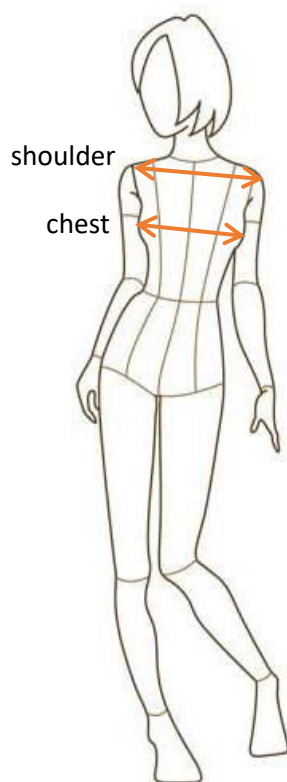

## BABY GIRL'S BASIC DRESSES (GRACE, BABYLOVE)

SIZE		CHEST (HALF)		SHOULDER	
AGE GROUP	SIZE	INCHES	CM	INCHES	CM
0 - 06 months	12	8 1/2	21.5	7	17.7
06 - 12 months	14	9	22.8	7 1/2	20.3
12 - 18 months	16	9 1/2	24	8	21.5
18- 24 months	18	10	25.4	8 1/2	22.8
2- 3 years	20	10 1/2	26.6	9	24
3- 4 years	22	11	27.9	9 1/2	24
4- 6 years	24	11 1/2	29.2	10	25.4
5- 6 years	26	12	30.4	10 1/2	26.6

## GIRL'S BASIC DRESSES (COLETTIE)

AGE	CHEST (HALF)		SHOULDER	
	INCHES	CM	INCHES	CM
1 Y	9 1/2	24	8	21.5
2 Y	10	25.4	8 1/2	22.8
3 Y	10 1/2	26.6	9	24
4 Y	11	27.9	9 1/2	24
5 Y	11 1/2	29.2	10	25.4

## BABY GIRL'S BASIC DRESSES (SIMPLY)

SIZE		CHEST (HALF)		SHOULDER	
AGE GROUP	SIZE	INCHES	CM	INCHES	CM
0 - 06 months	S	8 1/2	21.5	7	17.7
06 - 12 months	M	9	22.8	7 1/2	20.3
12 – 18 months	L	9 1/2	24	8	21.5

## GIRL'S BASIC DRESSES (SMILE RABBIT)

		CHEST (HALF)		SHOULDER	
AGE	SIZE	INCHES	CM	INCHES	CM
2 Y	08	10	25.4	8 1/2	22.8
3 Y	10	10 1/2	26.6	9	24
4 Y	12	11	27.9	9 1/2	24
5 Y	14	11 1/2	29.2	10	25.4
6 Y	16	12	30.5	10 1/2	26.6