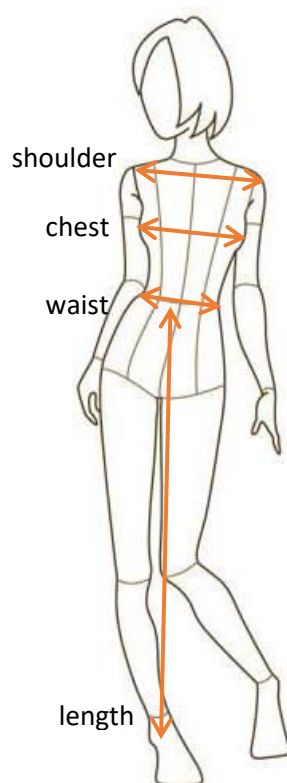

GIRL'S NIGHT KIT (DAIZY)

	3		4		5	
AGE	22		24		26	
	INCHES	CM	INCHES	CM	INCHES	CM
Night t- shirt						
Chest	11	26.6	12	30.4	13	33
Shoulder	10	25.4	10 ½	26.6	11	27.9
Night pant						
Waist	8	20.3	8 ½	21.5	9	22.8
Length	21	53.3	22 ½	55.8	24 1/2	62.2