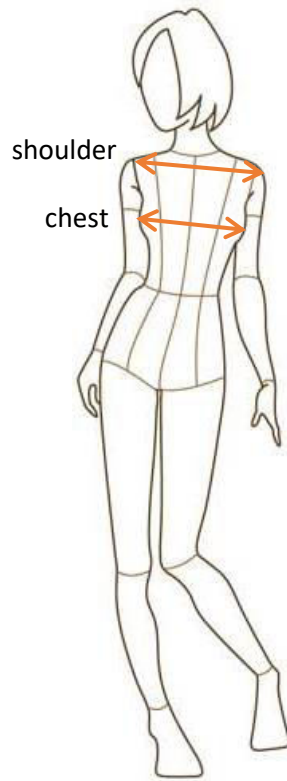

BABY GIRL'S PINAFORE DRESS (BABY LOVE)

SIZE		CHEST (HALF)		SHOULDER	
AGE GROUP	SIZE	INCHES	CM	INCHES	CM
0 - 06 months	S	8 1/2	21.5	7	17.7
06 - 12 months	M	9	22.8	7 1/2	20.3
12 – 18 months	L	9 1/2	24	8	21.5
18- 24 months	XL	10	25.4	8 1/2	22.8