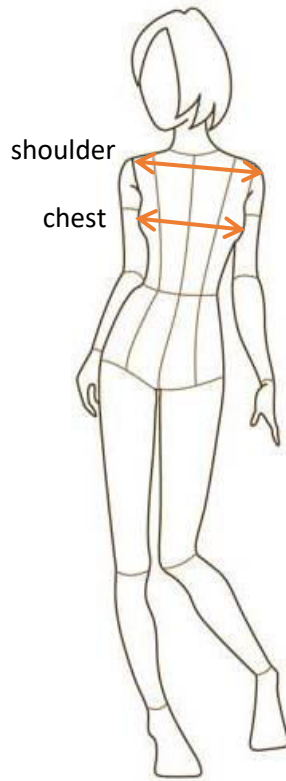

BABY GIRL'S BASIC DRESSES (GRACE, BABYLOVE)

SIZE		CHEST (HALF)		SHOULDER	
AGE GROUP	SIZE	INCHES	CM	INCHES	CM
0 - 06 months	12	8 1/2	21.5	7	17.7
06 - 12 months	14	9	22.8	7 1/2	20.3
12 - 18 months	16	9 1/2	24	8	21.5
18- 24 months	18	10	25.4	8 1/2	22.8
2- 3 years	20	10 1/2	26.6	9	24
3- 4 years	22	11	27.9	9 1/2	24
4- 6 years	24	11 1/2	29.2	10	25.4
5- 6 years	26	12	30.4	10 1/2	26.6