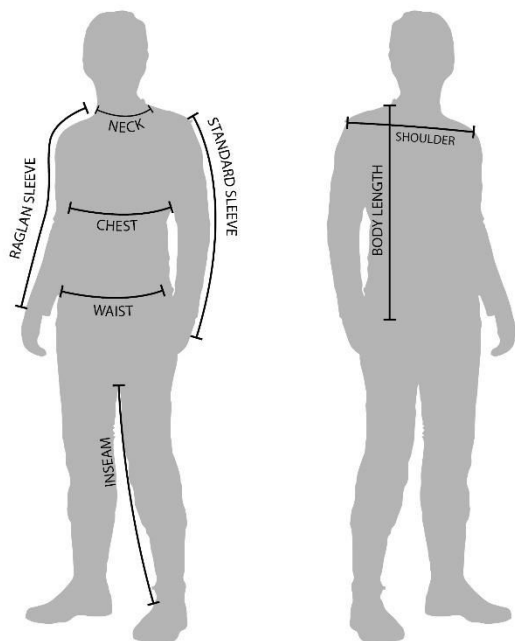

MBRK LINEN MEN'S BOTTOM

SIZE	WAIST		INSEAM	
	INCHES	CM	INCHES	CM
28	30	76	32	81
30	32	81	32	81
32	34	86	32	81
34	36	91	32	81
36	38	96	32	81
38	40	101	32	81