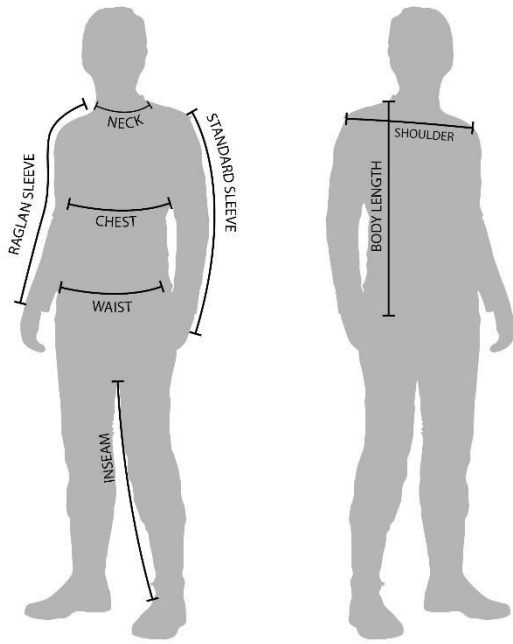

MENS

DEEDAT / PINK ELEPHANT MEN'S T-SHIRT

SIZE	CHEST		BODY LENGTH		SHOULDER	
	INCHES	CM	INCHES	CM	INCHES	CM
XS	18	46	26 ³ / ₄	68	15	38
S	19	48.5	27 ¹ / ₂	70	16	40.5
M	20	51	28 ¹ / ₄	72	17	43
L	21	53.5	29	74	18	45.5
XL	22	56	29 ³ / ₄	76	19	48
2XL	23	58	30 ¹ / ₄	77	20	51

BLACKJACK MEN'S T-SHIRT

SIZE	CHEST	BODY LENGTH
	CM	CM
XS	46	68
S	48	70
M	50	72
L	52	73
XL	54	75
2XL	56	76
3XL	58	77

DEETALKS MEN'S T-SHIRT

SIZE	CHEST		BODY LENGTH		SHOULDER	
	INCHES	CM	INCHES	CM	INCHES	CM
XS	17 ¼	44	26	66	14 ¼	36
S	18	46	27	68	15	38
M	19	48.5	27 ¼	69	16	40.5
L	20	51	28	71	17	43
XL	21	53.5	28 ¾	73	18	45.5
2XL	22	56	29 ¼	74	19	48

DEEDAT/ TOM DAVID MEN'S SHIRT

SIZE	CHEST		BODY LENGTH		SHOULDER	
	INCHES	CM	INCHES	CM	INCHES	CM
S/38	20	50.5	27	68.5	16 ½	42
M/39	21	53.5	27 ½	70	17	43.25
L/40	22	56	28	71.2	17 ½	44.5
XL/42	23	58.5	28 ½	72.5	19	48
2XL/44	25	63.5	29 ½	75	20	51

DEEDAT/ TOM DAVID MEN'S CHINO

SIZE	WAIST		INSEAM	
	INCHES	CM	INCHES	CM
28	30	76	32	81
30	32	81	32	81
32	34	86	32	81
34	36	91	32	81
36	38	96	32	81
38	40	101	32	81

MENS SHOE/ FLIP FLOP SIZE

EUROPE	40	41	42	43	44	45	46
US	7	8	9	10	11	12	13
UK	6	7	8	9	10	11	12
CM	25.5	26.5	27	28	28.5	29.5	30