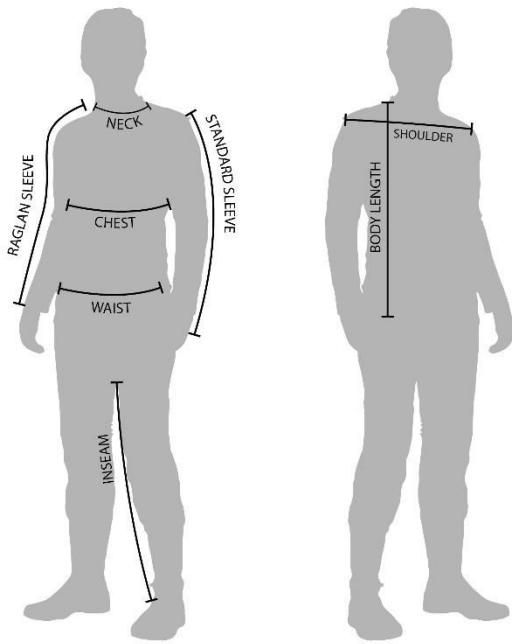

MENS

DEEDAT / PINK ELEPHANT MEN'S T-SHIRT

SIZE	CHEST		BODY LENGTH		SHOULDER	
	INCHES	CM	INCHES	CM	INCHES	CM
XS	18	46	26 ³ / ₄	68	15	38
S	19	48.5	27 ¹ / ₂	70	16	40.5
M	20	51	28 ¹ / ₄	72	17	43
L	21	53.5	29	74	18	45.5
XL	22	56	29 ³ / ₄	76	19	48
2XL	23	58	30 ¹ / ₄	77	20	51

BLACKJACK MEN'S T-SHIRT

SIZE	CHEST	BODY LENGTH
	CM	CM
XS	46	68
S	48	70
M	50	72
L	52	73
XL	54	75
2XL	56	76
3XL	58	77

DEETALKS MEN'S T-SHIRT

SIZE	CHEST		BODY LENGTH		SHOULDER	
	INCHES	CM	INCHES	CM	INCHES	CM
XS	17 ¼	44	26	66	14 ¼	36
S	18	46	27	68	15	38
M	19	48.5	27 ¼	69	16	40.5
L	20	51	28	71	17	43
XL	21	53.5	28 ¾	73	18	45.5
2XL	22	56	29 ¼	74	19	48

DEEDAT/ TOM DAVID MEN'S SHIRT

SIZE	CHEST		BODY LENGTH		SHOULDER	
	INCHES	CM	INCHES	CM	INCHES	CM
S/38	20	50.5	27	68.5	16 ½	42
M/39	21	53.5	27 ½	70	17	43.25
L/40	22	56	28	71.2	17 ½	44.5
XL/42	23	58.5	28 ½	72.5	19	48
2XL/44	25	63.5	29 ½	75	20	51

BLACK JACK MEN'S SHIRT

SIZE	CHEST		BODY LENGTH		SHOULDER	
	INCHES	CM	INCHES	CM	INCHES	CM
S/38	19	48 ¼	26 ½	67 ¼	16 ½	42
M/39	20	51	27 ½	70	17 ½	44 ½
L/40	21	53.5	29	73.5	18	45 ¾
XL/42	23	58.5	29 ½	75	19	48
2XL/44	24	61	30	76	20	51