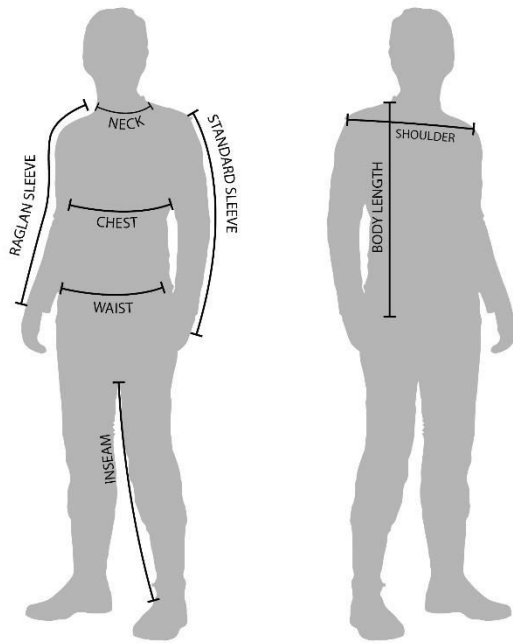

SIZE	WAIST	
	INCHES	CM
S	28-29	71-73
M	30-31	76-79
L	32-33	81-84
XL	34-36	86-91
2XL	38-40	96-101

MBRK MENS VEST

SIZE	CHEST	
	INCHES	CM
S	31.5	80
M	33.5	85
L	35.5	90
XL	37.5	95
2XL	39.5	100
3XL	41.5	105

DEEDAT MEN'S SLEEP WEAR SHORT

SIZE	WAIST		LENGTH	
	INCHES	CM	INCHES	CM
XS	28-29	71-73	16.5	43
S	30-31	76-79	17.5	45
M	32-33	81-84	18.25	46
L	34-35	86-89	18.75	47
XL	36-37	91-94	19	48
2XL	38-39	96-99	19	49

DEEDAT MEN'S SLEEP WEAR BOTTOM

SIZE	WAIST		LENGTH	
	INCHES	CM	INCHES	CM
XS	28-29	71-73	37	94
S	30-31	76-79	38	96.5
M	32-33	81-84	39	99
L	34-35	86-89	40	101.5
XL	36-37	91-94	41	104
2XL	38-39	96-99	42	107

MBRK LINEN MEN'S BOTTOM

SIZE	WAIST		INSEAM	
	INCHES	CM	INCHES	CM
28	30	76	32	81
30	32	81	32	81
32	34	86	32	81
34	36	91	32	81
36	38	96	32	81
38	40	101	32	81

DEEDAT/ TOM DAVID MEN'S CHINO

SIZE	WAIST		INSEAM	
	INCHES	CM	INCHES	CM
28	30	76	32	81
30	32	81	32	81
32	34	86	32	81
34	36	91	32	81
36	38	96	32	81
38	40	101	32	81

MENS SHOE/ FLIP FLOP SIZE

EUROPE	40	41	42	43	44	45	46
US	7	8	9	10	11	12	13
UK	6	7	8	9	10	11	12
CM	25.5	26.5	27	28	28.5	29.5	30