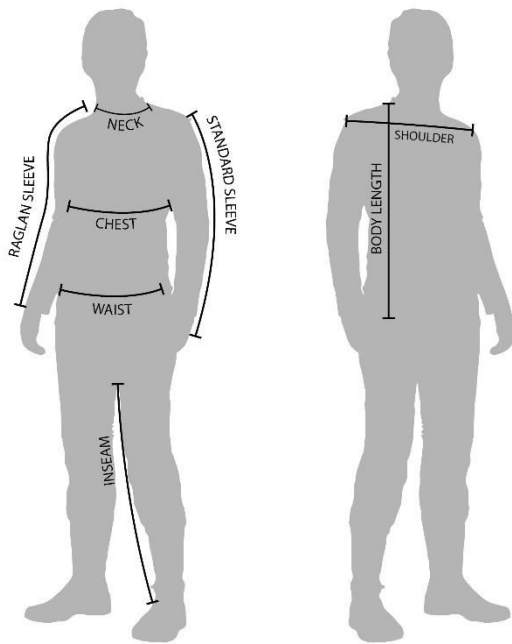

DEEDAT ACTIVE MENS BOTTOM

SIZE	WAIST		LENGTH	
	INCHES	CM	INCHES	CM
XS	28-29	71-73	37	94
S	30-31	76-79	38	96.5
M	32-33	81-84	39	99
L	34-35	86-89	40	101.5
XL	36-37	91-94	41	104
2XL	38-39	96-99	42	107