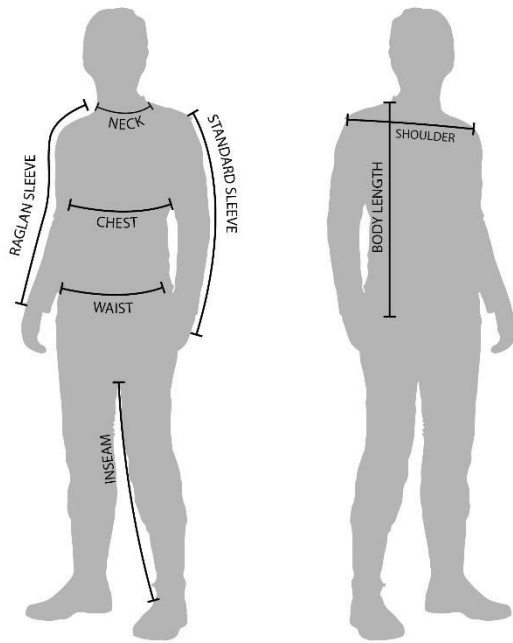

MENS

DEEDAT / PINK ELEPHANT MEN'S T-SHIRT

SIZE	CHEST		BODY LENGTH		SHOULDER	
	INCHES	CM	INCHES	CM	INCHES	CM
XS	18	46	26 ³ / ₄	68	15	38
S	19	48.5	27 ¹ / ₂	70	16	40.5
M	20	51	28 ¹ / ₄	72	17	43
L	21	53.5	29	74	18	45.5
XL	22	56	29 ³ / ₄	76	19	48
2XL	23	58	30 ¹ / ₄	77	20	51

BLACKJACK MEN'S T-SHIRT

SIZE	CHEST	BODY LENGTH
	CM	CM
XS	46	68
S	48	70
M	50	72
L	52	73
XL	54	75
2XL	56	76
3XL	58	77

DEETALKS MEN'S T-SHIRT

SIZE	CHEST		BODY LENGTH		SHOULDER	
	INCHES	CM	INCHES	CM	INCHES	CM
XS	17 ¼	44	26	66	14 ¼	36
S	18	46	27	68	15	38
M	19	48.5	27 ¼	69	16	40.5
L	20	51	28	71	17	43
XL	21	53.5	28 ¾	73	18	45.5
2XL	22	56	29 ¼	74	19	48

DEEDAT/ TOM DAVID MEN'S SHIRT

SIZE	CHEST		BODY LENGTH		SHOULDER	
	INCHES	CM	INCHES	CM	INCHES	CM
S/38	20	50.5	27	68.5	16 ½	42
M/39	21	53.5	27 ½	70	17	43.25
L/40	22	56	28	71.2	17 ½	44.5
XL/42	23	58.5	28 ½	72.5	19	48
2XL/44	25	63.5	29 ½	75	20	51

DEEDAT/ TOM DAVID MEN'S CHINO

SIZE	WAIST		INSEAM	
	INCHES	CM	INCHES	CM
28	30	76	32	81
30	32	81	32	81
32	34	86	32	81
34	36	91	32	81
36	38	96	32	81
38	40	101	32	81

MENS SHOE/ FLIP FLOP SIZE

EUROPE	40	41	42	43	44	45	46
US	7	8	9	10	11	12	13
UK	6	7	8	9	10	11	12
CM	25.5	26.5	27	28	28.5	29.5	30