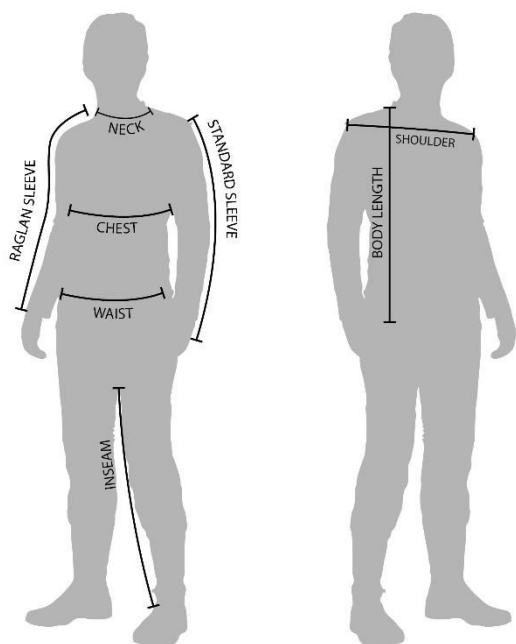

DEEDAT ACTIVE MENS BOTTOM

SIZE	WAIST		LENGTH	
	INCHES	CM	INCHES	CM
XS	28-29	71-73	37	94
S	30-31	76-79	38	96.5
M	32-33	81-84	39	99
L	34-35	86-89	40	101.5
XL	36-37	91-94	41	104
2XL	38-39	96-99	42	107

DEEDAT ACTIVE MENS SHORT

SIZE	WAIST		LENGTH	
	INCHES	CM	INCHES	CM
XS	28-29	71-73	17 3/8	44
S	30-31	76-79	18 1/8	46
M	32-33	81-84	18 7/8	48
L	34-35	86-89	19 5/8	50
XL	36-37	91-94	20 1/2	52
2XL	38-39	96-99	21 2/8	54

DEEDAT MEN'S TRUNK

SIZE	WAIST	
	INCHES	CM
S	28-29	71-73
M	30-31	76-79
L	32-33	81-84
XL	34-36	86-91
2XL	38-40	96-101

MBRK MENS VEST

SIZE	CHEST	
	INCHES	CM
S	31.5	80
M	33.5	85
L	35.5	90
XL	37.5	95
2XL	39.5	100
3XL	41.5	105

DEEDAT MEN'S SLEEP WEAR SHORT

SIZE	WAIST		LENGTH	
	INCHES	CM	INCHES	CM
XS	28-29	71-73	16.5	43
S	30-31	76-79	17.5	45
M	32-33	81-84	18.25	46
L	34-35	86-89	18.75	47
XL	36-37	91-94	19	48
2XL	38-39	96-99	19	49

DEEDAT MEN'S SLEEP WEAR BOTTOM