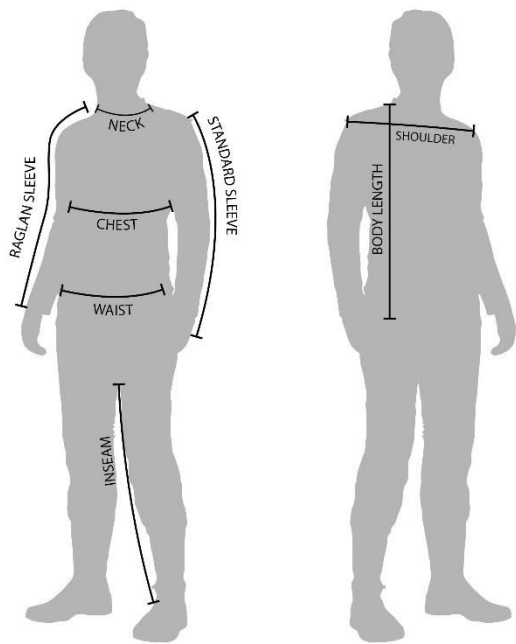

MENS

DEEDAT / PINK ELEPHANT MEN'S T-SHIRT

SIZE	CHEST		BODY LENGTH		SHOULDER	
	INCHES	CM	INCHES	CM	INCHES	CM
XS	18	46	26 ³ / ₄	68	15	38
S	19	48.5	27 ¹ / ₂	70	16	40.5
M	20	51	28 ¹ / ₄	72	17	43
L	21	53.5	29	74	18	45.5
XL	22	56	29 ³ / ₄	76	19	48
2XL	23	58	30 ¹ / ₄	77	20	51

BLACKJACK MEN'S T-SHIRT

SIZE	CHEST	BODY LENGTH
	CM	CM
XS	46	68
S	48	70
M	50	72
L	52	73
XL	54	75
2XL	56	76
3XL	58	77

DEETALKS MEN'S T-SHIRT

SIZE	CHEST		BODY LENGTH		SHOULDER	
	INCHES	CM	INCHES	CM	INCHES	CM
XS	17 ¼	44	26	66	14 ¼	36
S	18	46	27	68	15	38
M	19	48.5	27 ¼	69	16	40.5
L	20	51	28	71	17	43
XL	21	53.5	28 ¾	73	18	45.5
2XL	22	56	29 ¼	74	19	48

DEEDAT/ TOM DAVID MEN'S SHIRT

SIZE	CHEST		BODY LENGTH		SHOULDER	
	INCHES	CM	INCHES	CM	INCHES	CM
S/38	20	50.5	27	68.5	16 ½	42
M/39	21	53.5	27 ½	70	17	43.25
L/40	22	56	28	71.2	17 ½	44.5
XL/42	23	58.5	28 ½	72.5	19	48
2XL/44	25	63.5	29 ½	75	20	51

BLACK JACK MEN'S SHIRT

SIZE	CHEST		BODY LENGTH		SHOULDER	
	INCHES	CM	INCHES	CM	INCHES	CM
S/38	19	48 ¼	26 ½	67 ¼	16 ½	42
M/39	20	51	27 ½	70	17 ½	44 ½
L/40	21	53.5	29	73.5	18	45 ¾
XL/42	23	58.5	29 ½	75	19	48
2XL/44	24	61	30	76	20	51