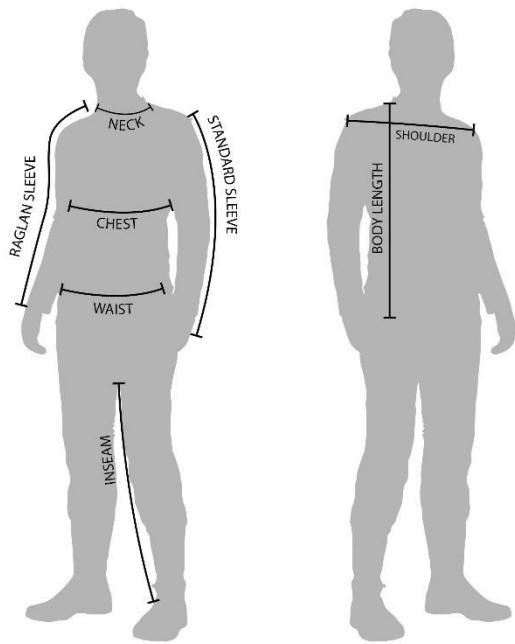

BLACKJACK MEN'S T-SHIRT

SIZE	CHEST	BODY LENGTH
	CM	CM
XS	46	68
S	48	70
M	50	72
L	52	73
XL	54	75
2XL	56	76
3XL	58	77

DEETALKS MEN'S T-SHIRT

SIZE	CHEST		BODY LENGTH		SHOULDER	
	INCHES	CM	INCHES	CM	INCHES	CM
XS	17 ¼	44	26	66	14 ¼	36
S	18	46	27	68	15	38
M	19	48.5	27 ¼	69	16	40.5
L	20	51	28	71	17	43
XL	21	53.5	28 ¾	73	18	45.5
2XL	22	56	29 ¼	74	19	48

DEEDAT/ TOM DAVID MEN'S SHIRT

SIZE	CHEST		BODY LENGTH		SHOULDER	
	INCHES	CM	INCHES	CM	INCHES	CM
S/38	20	50.5	27	68.5	16 ½	42
M/39	21	53.5	27 ½	70	17	43.25
L/40	22	56	28	71.2	17 ½	44.5
XL/42	23	58.5	28 ½	72.5	19	48
2XL/44	25	63.5	29 ½	75	20	51

BLACK JACK MEN'S SHIRT

SIZE	CHEST		BODY LENGTH		SHOULDER	
	INCHES	CM	INCHES	CM	INCHES	CM
S/38	19	48 ¼	26 ½	67 ¼	16 ½	42
M/39	20	51	27 ½	70	17 ½	44 ½
L/40	21	53.5	29	73.5	18	45 ¾
XL/42	23	58.5	29 ½	75	19	48
2XL/44	24	61	30	76	20	51

MBRK LINEN MEN'S SHIRT

SIZE	CHEST		BODY LENGTH		SHOULDER	
	INCHES	CM	INCHES	CM	INCHES	CM
XS	19	49	28	71	16	41
S	20.5	52	28	71	16 ½	42
M	21.5	55	28.5	72	17	43
L	22.5	58	29.5	75	17 ¾	45
XL	23.5	60	30.5	77	19	48
2XL	24.5	63	31	78	20	51