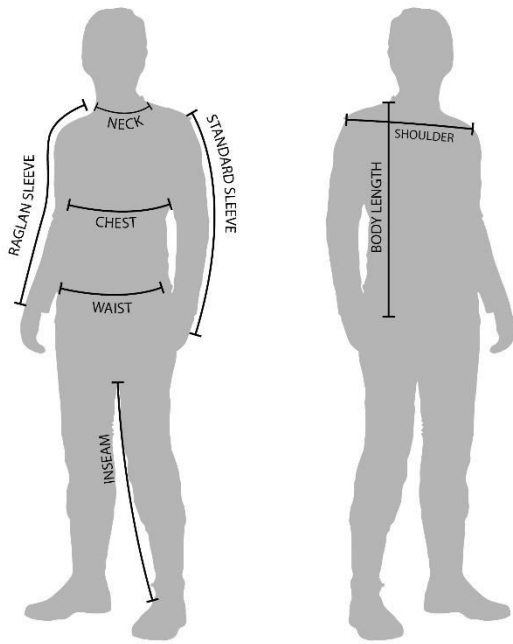

SIZE	WAIST		LENGTH	
	INCHES	CM	INCHES	CM
XS	28-29	71-73	17 3/8	44
S	30-31	76-79	18 1/8	46
M	32-33	81-84	18 7/8	48
L	34-35	86-89	19 5/8	50
XL	36-37	91-94	20 1/2	52
2XL	38-39	96-99	21 2/8	54

DEEDAT MEN'S TRUNK

SIZE	WAIST	
	INCHES	CM
S	28-29	71-73
M	30-31	76-79
L	32-33	81-84
XL	34-36	86-91
2XL	38-40	96-101

MBRK MENS VEST

SIZE	CHEST	
	INCHES	CM
S	31.5	80
M	33.5	85
L	35.5	90
XL	37.5	95
2XL	39.5	100
3XL	41.5	105

DEEDAT MEN'S SLEEP WEAR SHORT

SIZE	WAIST		LENGTH	
	INCHES	CM	INCHES	CM
XS	28-29	71-73	16.5	43
S	30-31	76-79	17.5	45
M	32-33	81-84	18.25	46
L	34-35	86-89	18.75	47
XL	36-37	91-94	19	48
2XL	38-39	96-99	19	49

DEEDAT MEN'S SLEEP WEAR BOTTOM

SIZE	WAIST		LENGTH	
	INCHES	CM	INCHES	CM
XS	28-29	71-73	37	94
S	30-31	76-79	38	96.5
M	32-33	81-84	39	99
L	34-35	86-89	40	101.5
XL	36-37	91-94	41	104
2XL	38-39	96-99	42	107

MBRK LINEN MEN'S BOTTOM

SIZE	WAIST		INSEAM	
	INCHES	CM	INCHES	CM
28	30	76	32	81
30	32	81	32	81
32	34	86	32	81
34	36	91	32	81
36	38	96	32	81
38	40	101	32	81