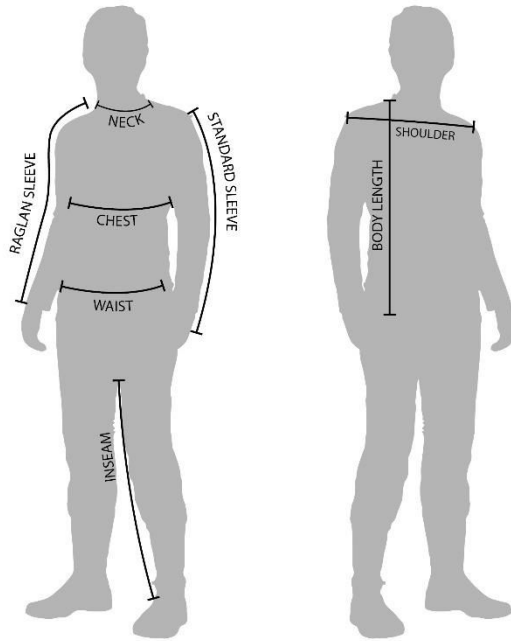

MENS

DEEDAT / PINK ELEPHANT MEN'S T-SHIRT

SIZE	CHEST		BODY LENGTH		SHOULDER	
	INCHES	CM	INCHES	CM	INCHES	CM
XS	18	46	26 ³ / ₄	68	15	38
S	19	48.5	27 ¹ / ₂	70	16	40.5
M	20	51	28 ¹ / ₄	72	17	43
L	21	53.5	29	74	18	45.5
XL	22	56	29 ³ / ₄	76	19	48
2XL	23	58	30 ¹ / ₄	77	20	51

BLACKJACK MEN'S T-SHIRT

SIZE	CHEST	BODY LENGTH
	CM	CM
XS	46	68
S	48	70
M	50	72
L	52	73
XL	54	75
2XL	56	76
3XL	58	77

DEETALKS MEN'S T-SHIRT

SIZE	CHEST		BODY LENGTH		SHOULDER	
	INCHES	CM	INCHES	CM	INCHES	CM
XS	17 ¼	44	26	66	14 ¼	36
S	18	46	27	68	15	38
M	19	48.5	27 ¼	69	16	40.5
L	20	51	28	71	17	43
XL	21	53.5	28 ¾	73	18	45.5
2XL	22	56	29 ¼	74	19	48

DEEDAT/ TOM DAVID MEN'S SHIRT

SIZE	CHEST		BODY LENGTH		SHOULDER	
	INCHES	CM	INCHES	CM	INCHES	CM
S/38	20	50.5	27	68.5	16 ½	42
M/39	21	53.5	27 ½	70	17	43.25
L/40	22	56	28	71.2	17 ½	44.5
XL/42	23	58.5	28 ½	72.5	19	48
2XL/44	25	63.5	29 ½	75	20	51

DEEDAT/ TOM DAVID MEN'S CHINO

SIZE	WAIST		INSEAM	
	INCHES	CM	INCHES	CM
28	30	76	32	81
30	32	81	32	81
32	34	86	32	81
34	36	91	32	81
36	38	96	32	81
38	40	101	32	81

MENS SHOE/ FLIP FLOP SIZE

EUROPE	40	41	42	43	44	45	46
US	7	8	9	10	11	12	13
UK	6	7	8	9	10	11	12
CM	25.5	26.5	27	28	28.5	29.5	30