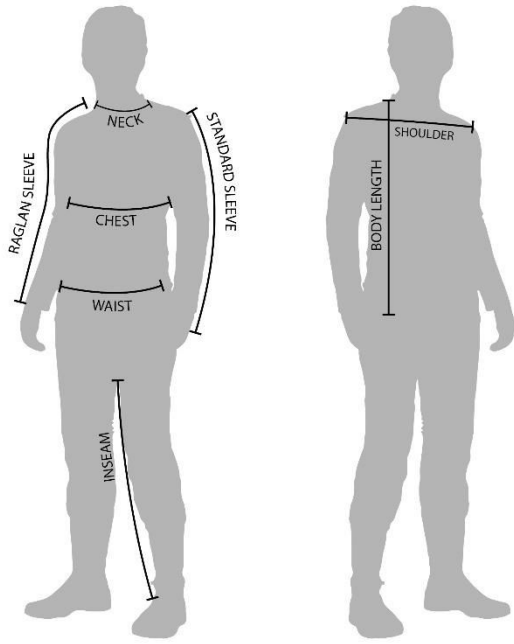

MBRK MENS VEST

SIZE	CHEST	
	INCHES	CM
S	31.5	80
M	33.5	85
L	35.5	90
XL	37.5	95
2XL	39.5	100
3XL	41.5	105